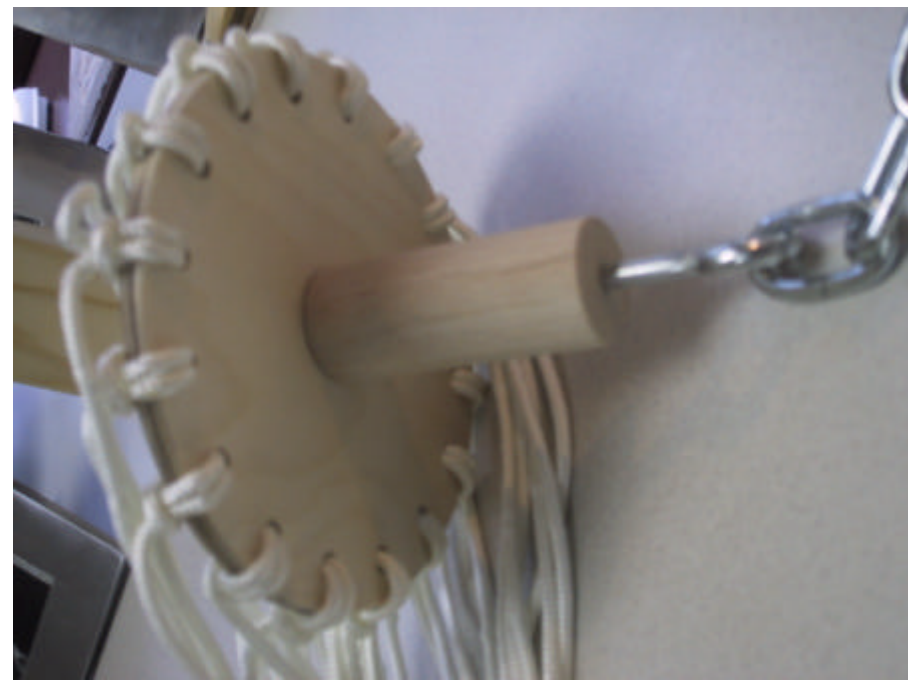

Froebel Turm: Material

6 wooden blocks

1 wooden disk

16 x 4,5m string

1 screw

1 hook

4 - 5 chain rings

Froebel Turm: wooden building block

Froebel Turm: Wooden disk to hold string and hook

16 holes á 0,5 cm
16 strings á 4,5 m with 0,4cm diameter, folded in two

Froebel Turm: Wooden disk to hold string and hook

Screw:
0,5 cm in diameter,
7-8 cm long

Froebel Turm: Wooden disk to hold string and hook

diameter of hook: 0,5 cm