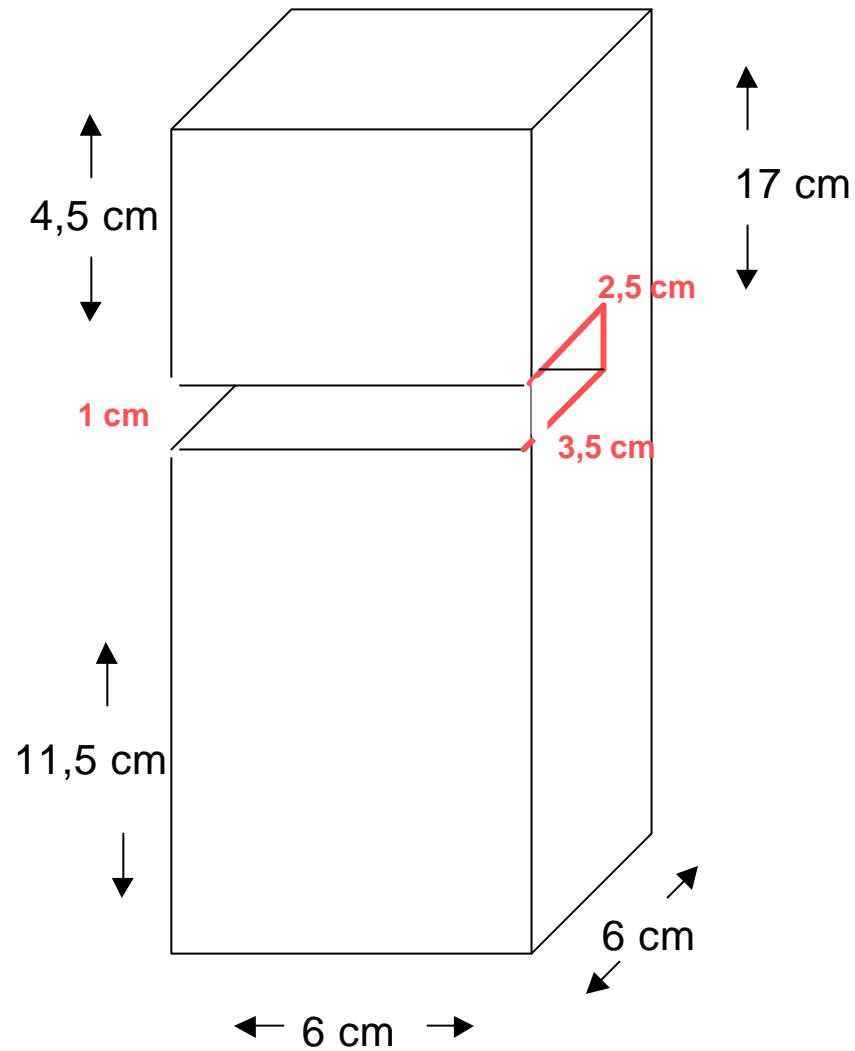

Froebel Turm: Material

6 wooden blocks

1 wooden disk

16 x 4,5m string

1 screw

1 hook

4 - 5 chain rings

Froebel Turm: wooden building block

Froebel Turm: Wooden disk to hold string and hook

16 holes á 0,5 cm
16 strings á 4,5 m with 0,4cm diameter, folded in two

Froebel Turm: Wooden disk to hold string and hook

Screw:
0,5 cm in diameter,
7-8 cm long

Froebel Turm: Wooden disk to hold string and hook

diameter of hook: 0,5 cm