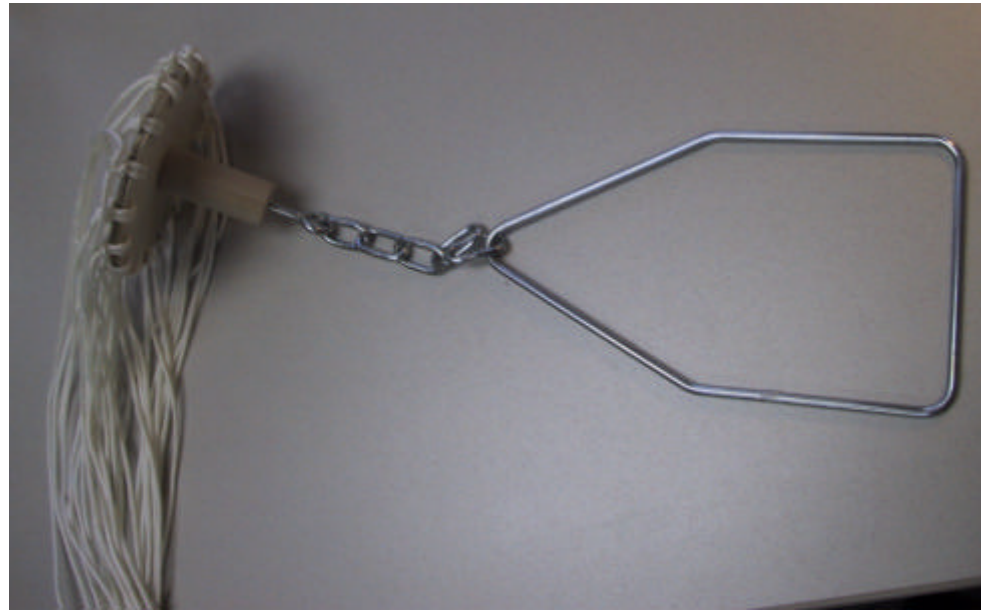

Froebel Turm: Material

6 wooden blocks

1 wooden disk

16 x 4,5m string

1 screw

1 hook

4 - 5 chain rings

Froebel Turm: wooden building block

Froebel Turm: Wooden disk to hold string and hook

16 holes á 0,5 cm
16 strings á 4,5 m with 0,4cm diameter, folded in two

Froebel Turm: Wooden disk to hold string and hook

Screw:
0,5 cm in diameter,
7-8 cm long

Froebel Turm: Wooden disk to hold string and hook

diameter of hook: 0,5 cm