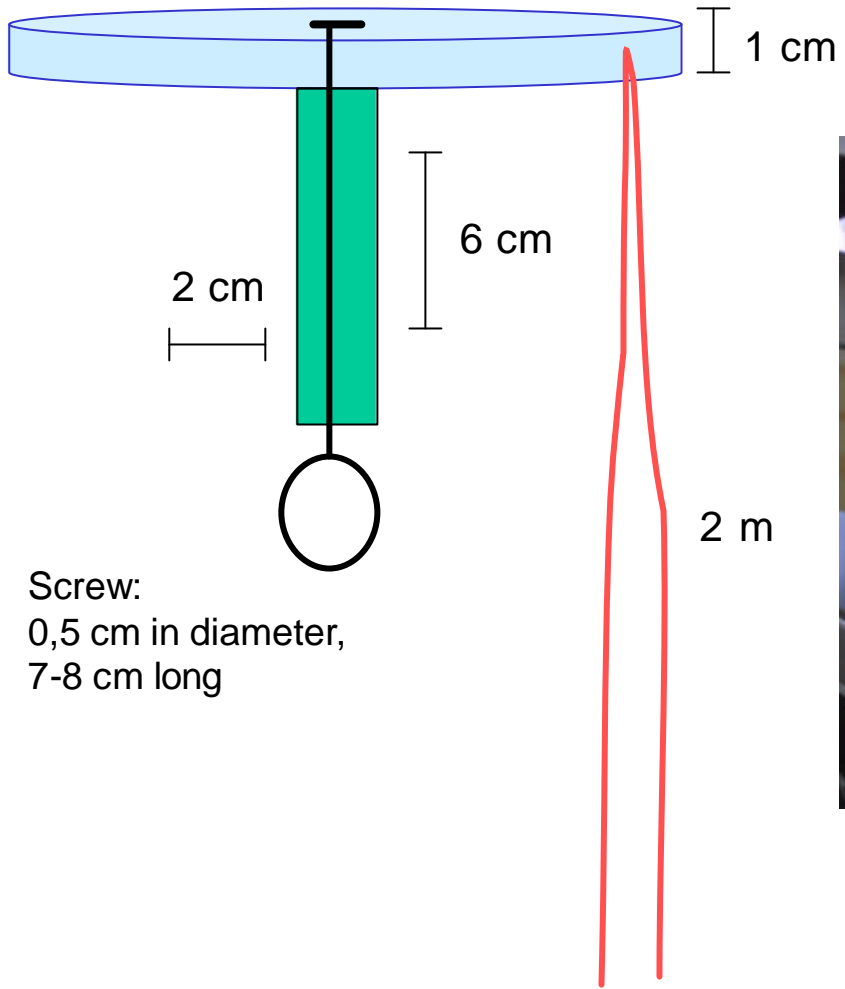

Froebel Turm: Material

6 wooden blocks

1 wooden disk

16 x 4,5m string

1 screw

1 hook

4 - 5 chain rings

Froebel Turm: wooden building block

Froebel Turm: Wooden disk to hold string and hook

16 holes á 0,5 cm
16 strings á 4,5 m with 0,4cm diameter, folded in two

Froebel Turm: Wooden disk to hold string and hook

Screw:
0,5 cm in diameter,
7-8 cm long

Froebel Turm: Wooden disk to hold string and hook

diameter of hook: 0,5 cm