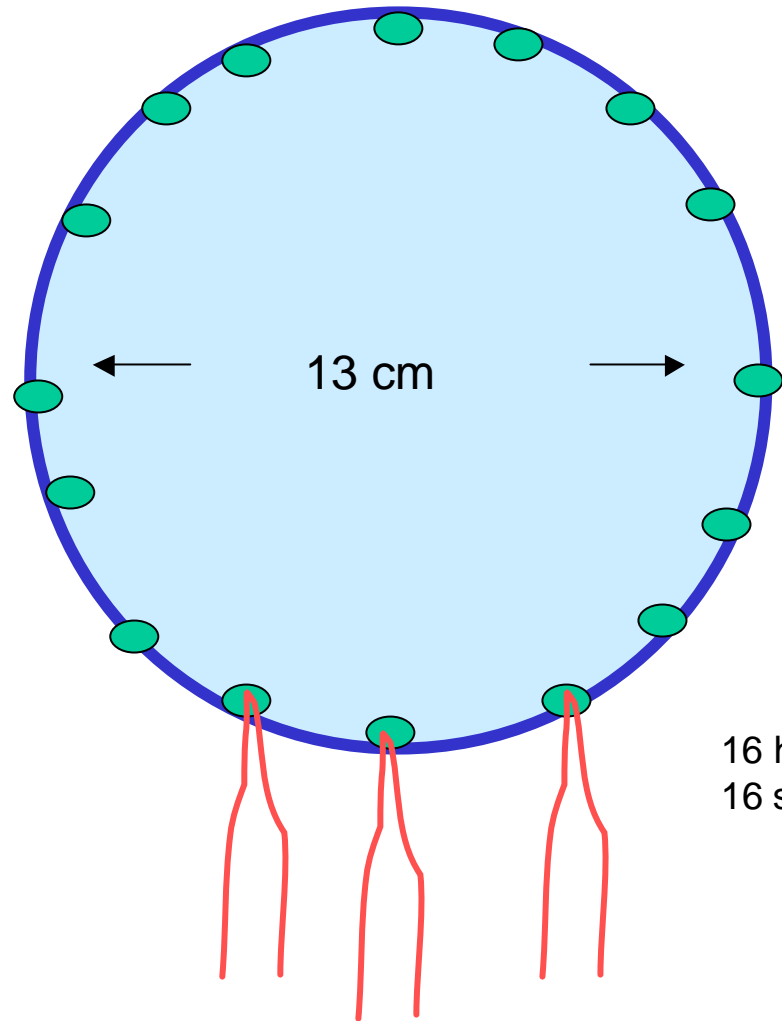

Froebel Turm: Material

6 wooden blocks

1 wooden disk

16 x 4,5m string

1 screw

1 hook

4 - 5 chain rings

Froebel Turm: wooden building block

Froebel Turm: Wooden disk to hold string and hook

16 holes á 0,5 cm
16 strings á 4,5 m with 0,4cm diameter, folded in two

Froebel Turm: Wooden disk to hold string and hook

Screw:
0,5 cm in diameter,
7-8 cm long

Froebel Turm: Wooden disk to hold string and hook

diameter of hook: 0,5 cm