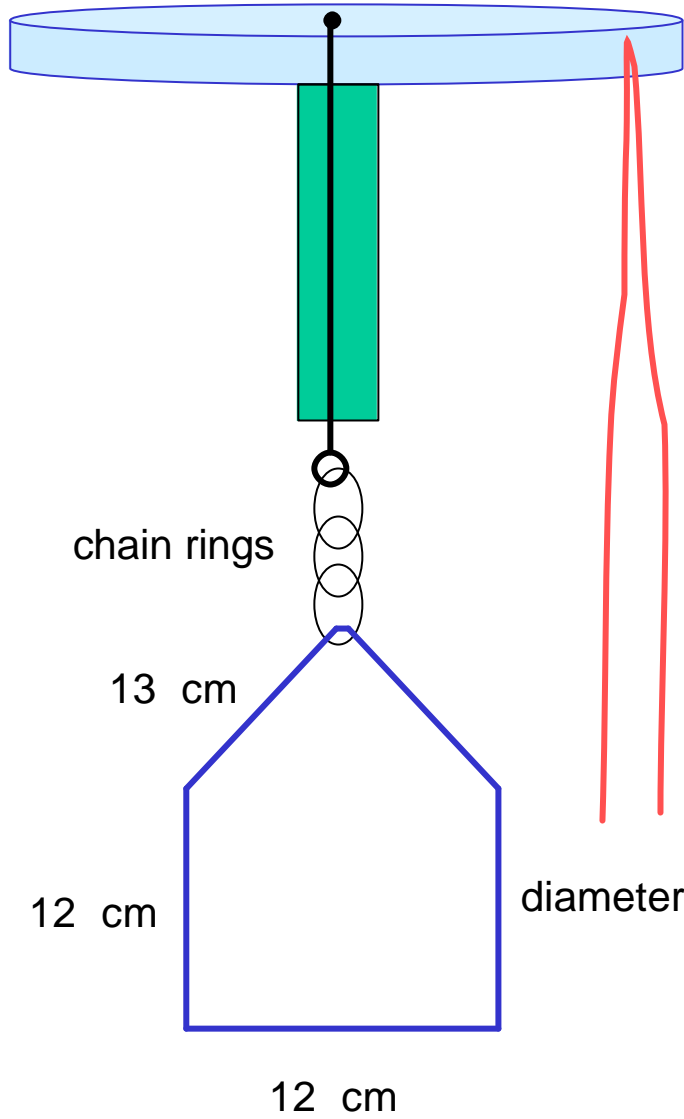

Froebel Turm: Material

6 wooden blocks

1 wooden disk

16 x 4,5m string

1 screw

1 hook

4 - 5 chain rings

Froebel Turm: wooden building block

Froebel Turm: Wooden disk to hold string and hook

16 holes á 0,5 cm
16 strings á 4,5 m with 0,4cm diameter, folded in two

Froebel Turm: Wooden disk to hold string and hook

Screw:
0,5 cm in diameter,
7-8 cm long

Froebel Turm: Wooden disk to hold string and hook

diameter of hook: 0,5 cm