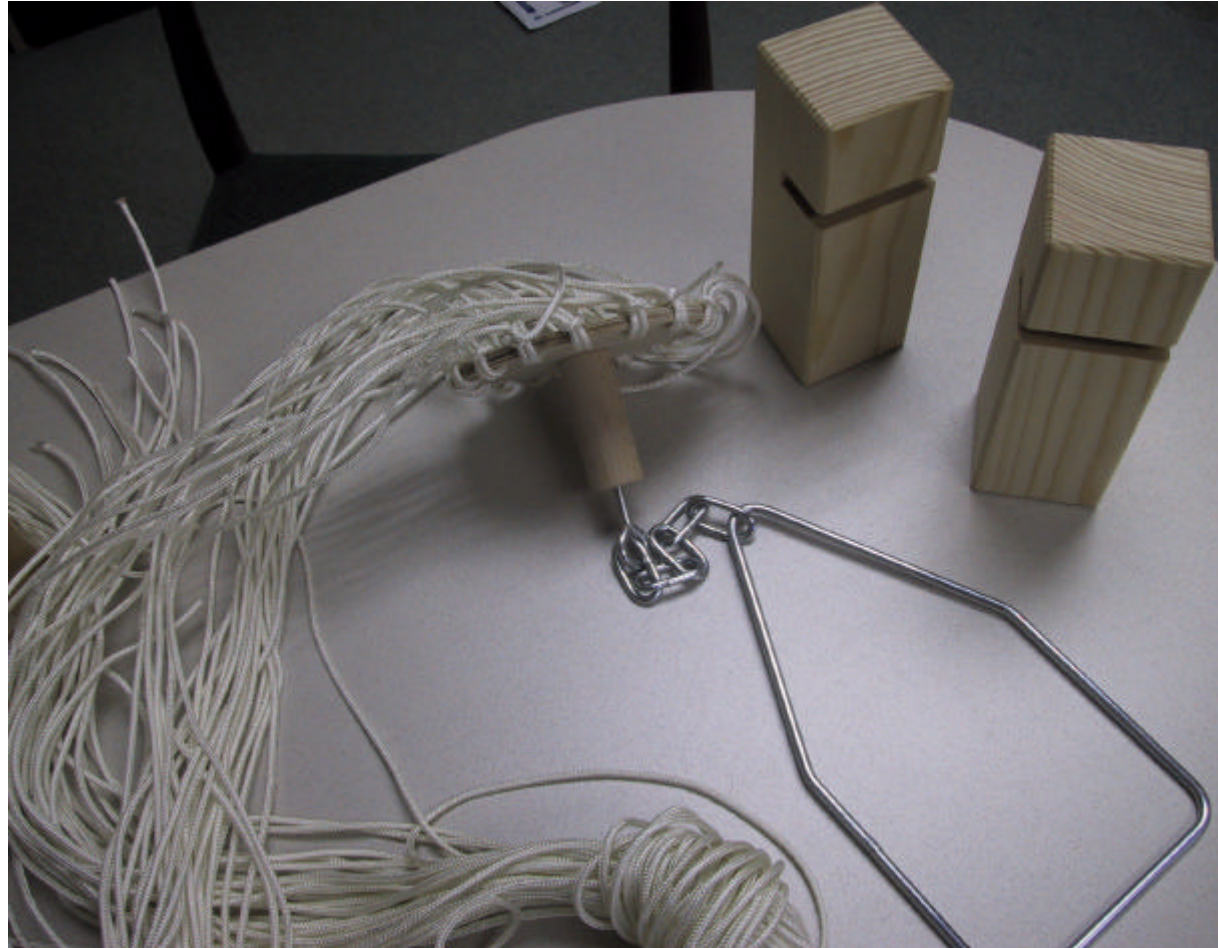

Froebel Turm: Material

6 wooden blocks

1 wooden disk

16 x 4,5m string

1 screw

1 hook

4 - 5 chain rings

Froebel Turm: wooden building block

Froebel Turm: Wooden disk to hold string and hook

16 holes á 0,5 cm
16 strings á 4,5 m with 0,4cm diameter, folded in two

Froebel Turm: Wooden disk to hold string and hook

Screw:
0,5 cm in diameter,
7-8 cm long

Froebel Turm: Wooden disk to hold string and hook

diameter of hook: 0,5 cm