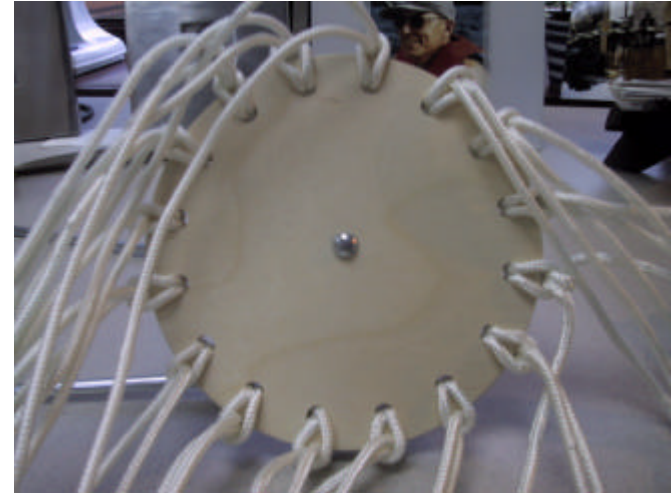

Froebel Turm: Material

6 wooden blocks

1 wooden disk

16 x 4,5m string

1 screw

1 hook

4 - 5 chain rings

Froebel Turm: wooden building block

Froebel Turm: Wooden disk to hold string and hook

16 holes á 0,5 cm
16 strings á 4,5 m with 0,4cm diameter, folded in two

Froebel Turm: Wooden disk to hold string and hook

Screw:
0,5 cm in diameter,
7-8 cm long

Froebel Turm: Wooden disk to hold string and hook

diameter of hook: 0,5 cm